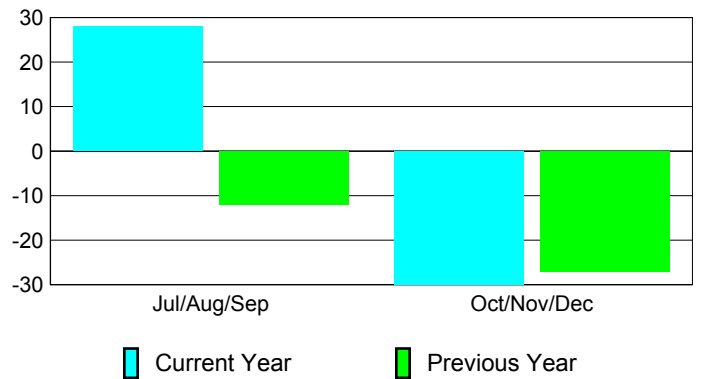

Comparison of Membership Gain/Loss

Current Year Compared to the Previous Year