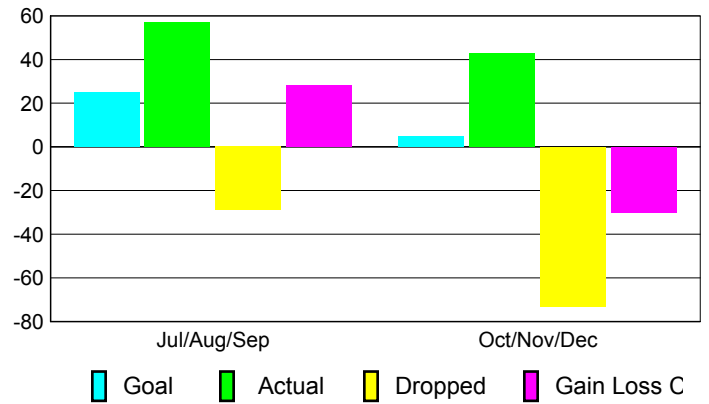

Membership Results 2010-2011

Goal, New, Dropped, Gain/Loss